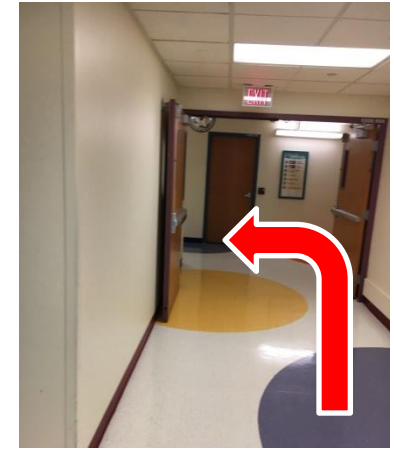

Directions & Arrival to the RMHC-KC Family Room inside Children's Mercy

Questions about directions? Call the Family Room at 816-234-1533

♥ You will need to then check in with security, just inform them you are going to the Family Room to serve a meal. Make sure adults have their ID's and kids are symptom free.

Directions & Arrival to the RMHC-KC Family Room inside Children's Mercy

♥ Past security, take a slight right and go down the long hallway to the green zone. At the end of the hall, take a right then your first left. Take the Green Elephant Elevators to the 2nd floor. Off the elevator take a right down the hall and take your first right. The Family Room is just to the left surrounded by a animal mural.