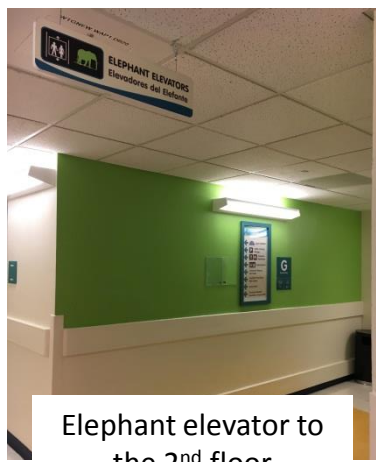

♥ When pulling up to the main entrance of the hospital (there is a circle drive) and to your left you will see signs for garage parking for patients/visitors. Please let the Security guard at the window know that you are going to the Ronald McDonald Family Room to serve a meal. There are 4 levels of parking!

Directions & Arrival to the RMHC-KC Family Room inside Children's Mercy

Questions about directions? Call the Family Room at 816-234-1533

♥ You will need to then check in with security, just inform them you are going to the Family Room to serve a meal. Make sure adults have their ID's and kids are symptom free.

Directions & Arrival to the RMHC-KC Family Room inside Children's Mercy

♥ Past security, take a slight right and go down the long hallway to the green zone. At the end of the hall, take a right then your first left. Take the Green Elephant Elevators to the 2nd floor. Off the elevator take a right down the hall and take your first right. The Family Room is just to the left surrounded by a animal mural.

Elephant elevator to the 2nd floor

Questions about directions? Call the Family Room at 816-234-1533

Campus Photo

Entrance to Children's Mercy – Family Room

Cherry St. House

Longfellow House

Wylie House