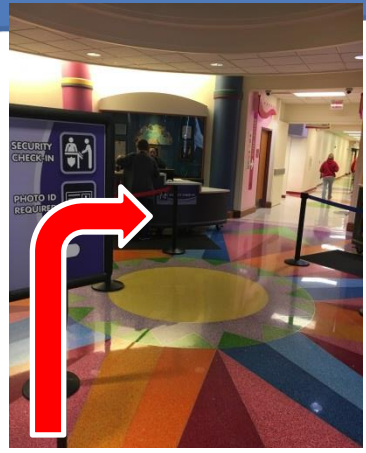

♥ When pulling up to the main entrance of the hospital (there is a circle drive) and to your left you will see signs for garage parking for patients/visitors. Please let the Security guard at the window know that you are going to the Ronald McDonald Family Room to serve a meal. There are 4 levels of parking!

Directions & Arrival to the RMHC-KC Family Room inside Children's Mercy

Questions about directions? Call the Family Room at 816-234-1533

♥ You will need to then check in with security, just inform them you are going to the Family Room to serve a meal. Make sure adults have their ID's and kids are symptom free.

Directions & Arrival to the RMHC-KC Family Room inside Children's Mercy

♥ Past security, take a slight right and go down the long hallway to the green zone. At the end of the hall, take a right then your first left. Take the Green Elephant Elevators to the 2nd floor. Off the elevator take a right down the hall and take your first right. The Family Room is just to the left surrounded by a animal mural.