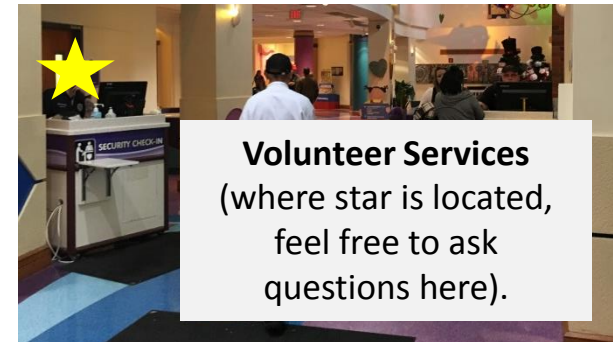

Directions & Arrival to the RMHC-KC Family Room inside Children's Mercy

Questions about directions? Call the Family Room at 816-234-1533

♥ You will need to then check in with security, just inform them you are going to the Family Room to serve a meal. Make sure adults have their ID's and kids are symptom free.