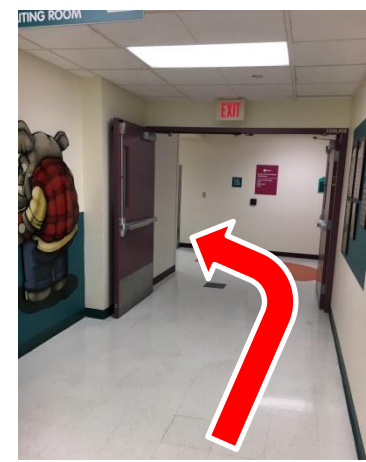

Questions about directions? Call the Family Room at 816-234-1533