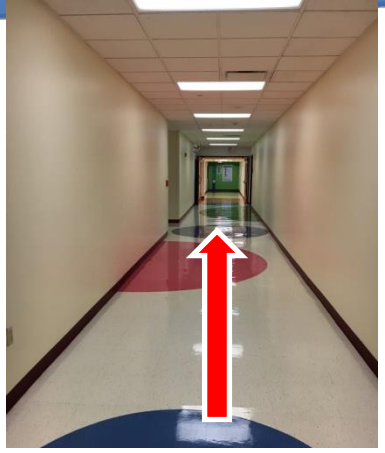

Directions & Arrival to the RMHC-KC Family Room inside Children's Mercy

Questions about directions? Call the Family Room at 816-234-1533

♥ You will need to then check in with security, just inform them you are going to the Family Room to serve a meal. Make sure adults have their ID's and kids are symptom free.

Directions & Arrival to the RMHC-KC Family Room inside Children's Mercy

♥ Past security, take a slight right and go down the long hallway to the green zone. At the end of the hall, take a right then your first left. Take the Green Elephant Elevators to the 2nd floor. Off the elevator take a right down the hall and take your first right. The Family Room is just to the left surrounded by a animal mural.